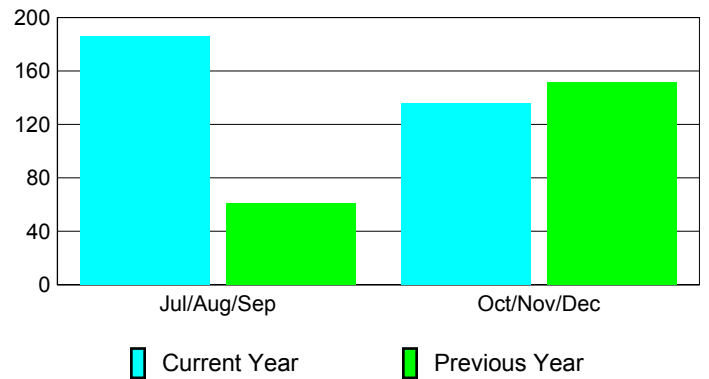

Comparison of Membership Gain/Loss

Current Year Compared to the Previous Year