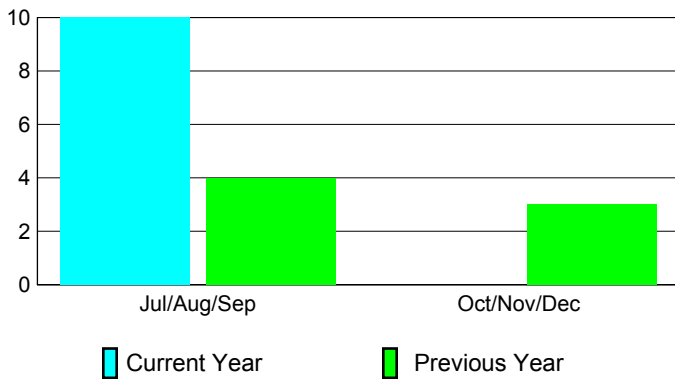

Club Results 2010-2011

Goal, New, Dropped, Gain/Loss

Comparison of Club Gain/Loss

Current Year Compared to the Previous Year

YTD Status Quo Clubs 2010-2011

Status Quo Clubs Compared to Status Quo Members

MEMBERSHIP