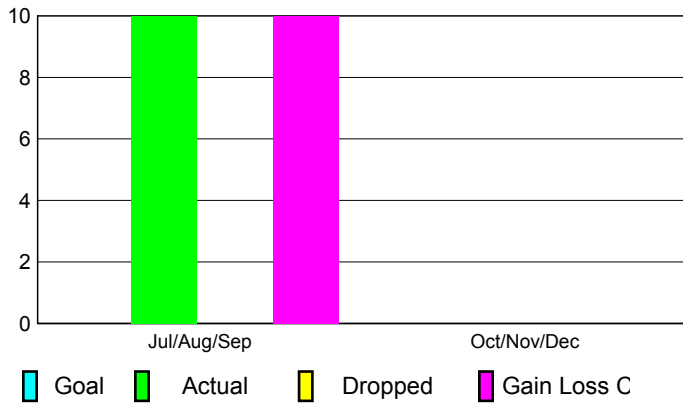

2010-2011 GMT Reports for District (or Undistricted) **District 307 B**

GMT: Doctor DATUK K NAGARATNA

Location: INDONESIA

GMT CA: 7

CLUBS

Club Results
2010-2011

Clubs
2009-2010

Month	New Club	Actual New	Actual Dropped	Gain/Loss of	Gain/Loss of
	Goal	Clubs	Clubs	Clubs	Clubs
Jul/Aug/Sep	0	10	0	10	4
Oct/Nov/Dec	0	0	0	0	3
Totals	0	10	0	10	7

Club Results 2010-2011

Goal, New, Dropped, Gain/Loss

Comparison of Club Gain/Loss

Current Year Compared to the Previous Year

YTD Status Quo Clubs 2010-2011

Status Quo Clubs Compared to Status Quo Members

MEMBERSHIP