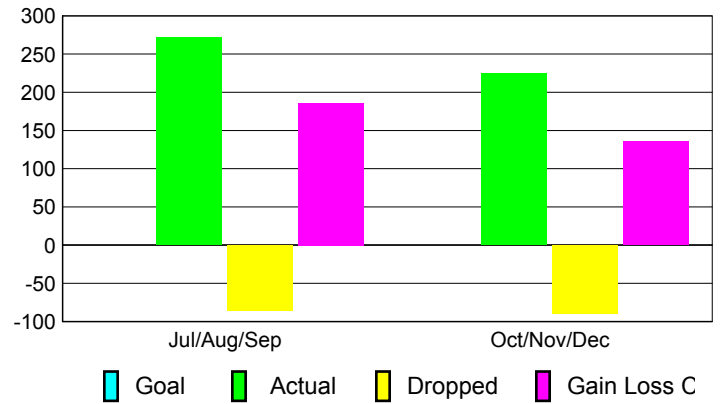

Membership Results 2010-2011

Goal, New, Dropped, Gain/Loss